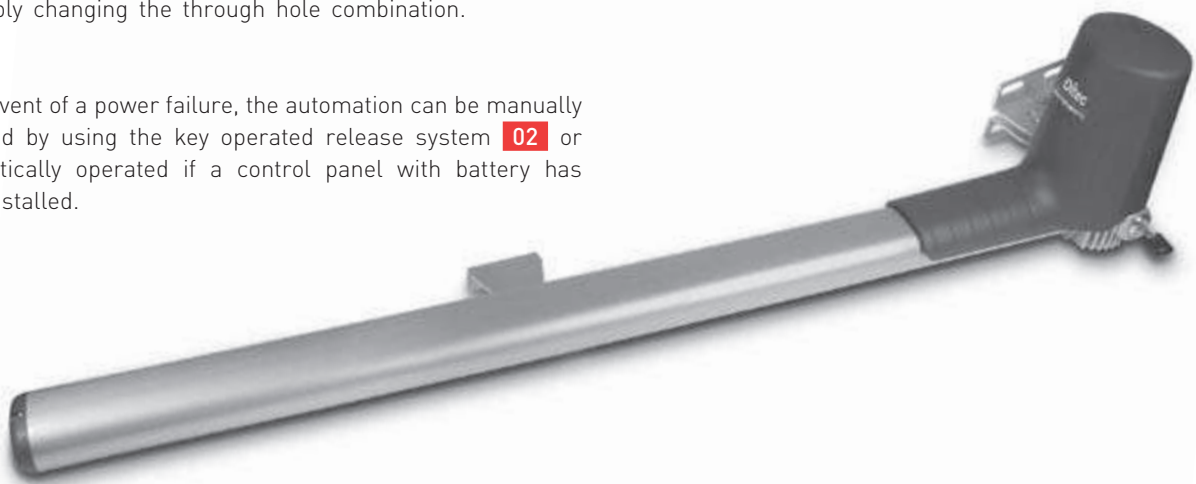

Safe and functional, for swing gates with doors up to 3 metres
For medium duty

Elegant design

Gates for residential application often require an automation able to ensure long lasting, highly reliable gate operation, as well as to perfectly blend in with the look of the gate. Ditec Obbi's smart yet simple design fully meets these requirements and can also be used with any type of modern or period gates.

Versatile

Its very thin frame blends in exceptionally well with the frame of the gate and ensures easy installation thanks to its special connecting system, which may be fixed without welding, if so required, and to its multi-hole rear bracket **01**, easily adjustable to be located in the most suitable operating position by simply changing the through hole combination.

Simple

In the event of a power failure, the automation can be manually operated by using the key operated release system **02** or automatically operated if a control panel with battery has been installed.

Distinctive features

- High safety level ensured by the 24 V DC power supply
- Smart yet simple design
- Anodised aluminium shaft cover
- Suitable for any modern or period gate frame
- Can be used to operate gates with small pillars
- Easily accessible key-operated release system
- The following features are available: partial opening, speed setting, soft start and soft stop

Special accessories

- Back-up battery pack to be used in the event of a power failure